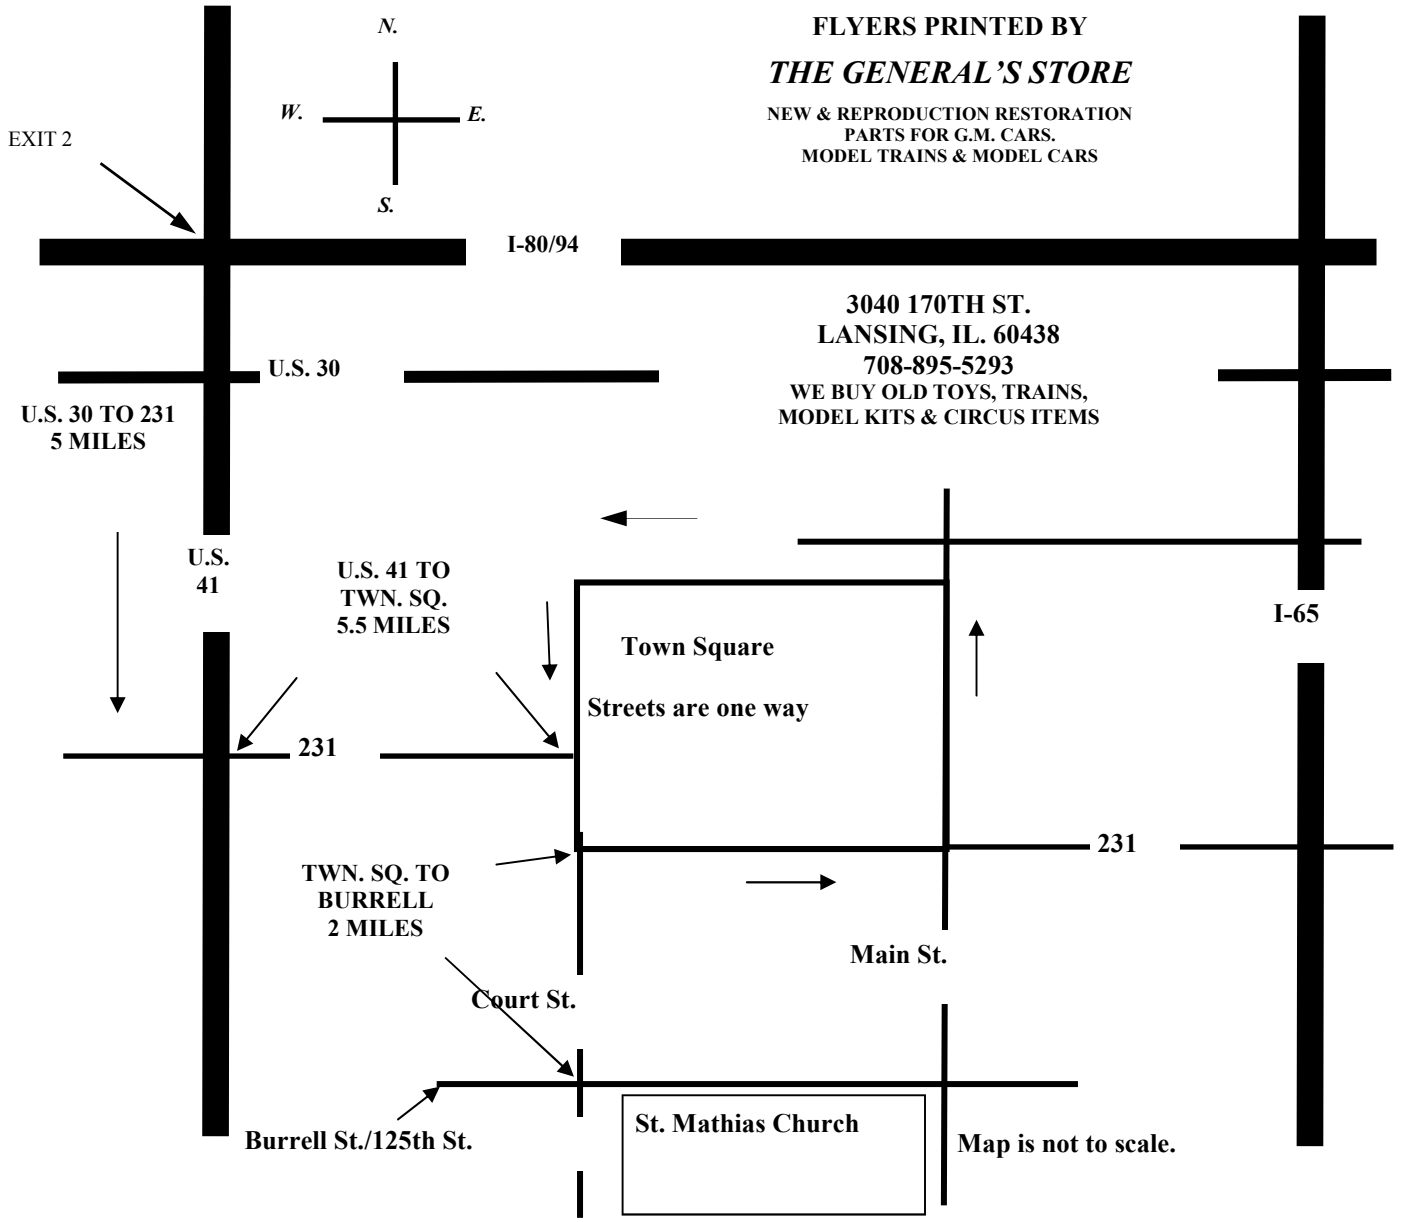

FLYERS PRINTED BY
THE GENERAL'S STORE
 NEW & REPRODUCTION RESTORATION
 PARTS FOR G.M. CARS.
 MODEL TRAINS & MODEL CARS

3040 170TH ST.
 LANSING, IL. 60438
 708-895-5293
 WE BUY OLD TOYS, TRAINS,
 MODEL KITS & CIRCUS ITEMS

VENDOR RESERVATION FORM

MAKE CHECKS PAYABLE TO:

6' TABLE \$24.00x _____ = \$ _____

8' TABLE \$32.00x _____ = \$ _____

(limited number of 8' tables available)

SANTA'S SHOWS
 3040 E. 170TH ST.
 LANSING, IL. 60438
 708-895-1502
 santasshows@att.net